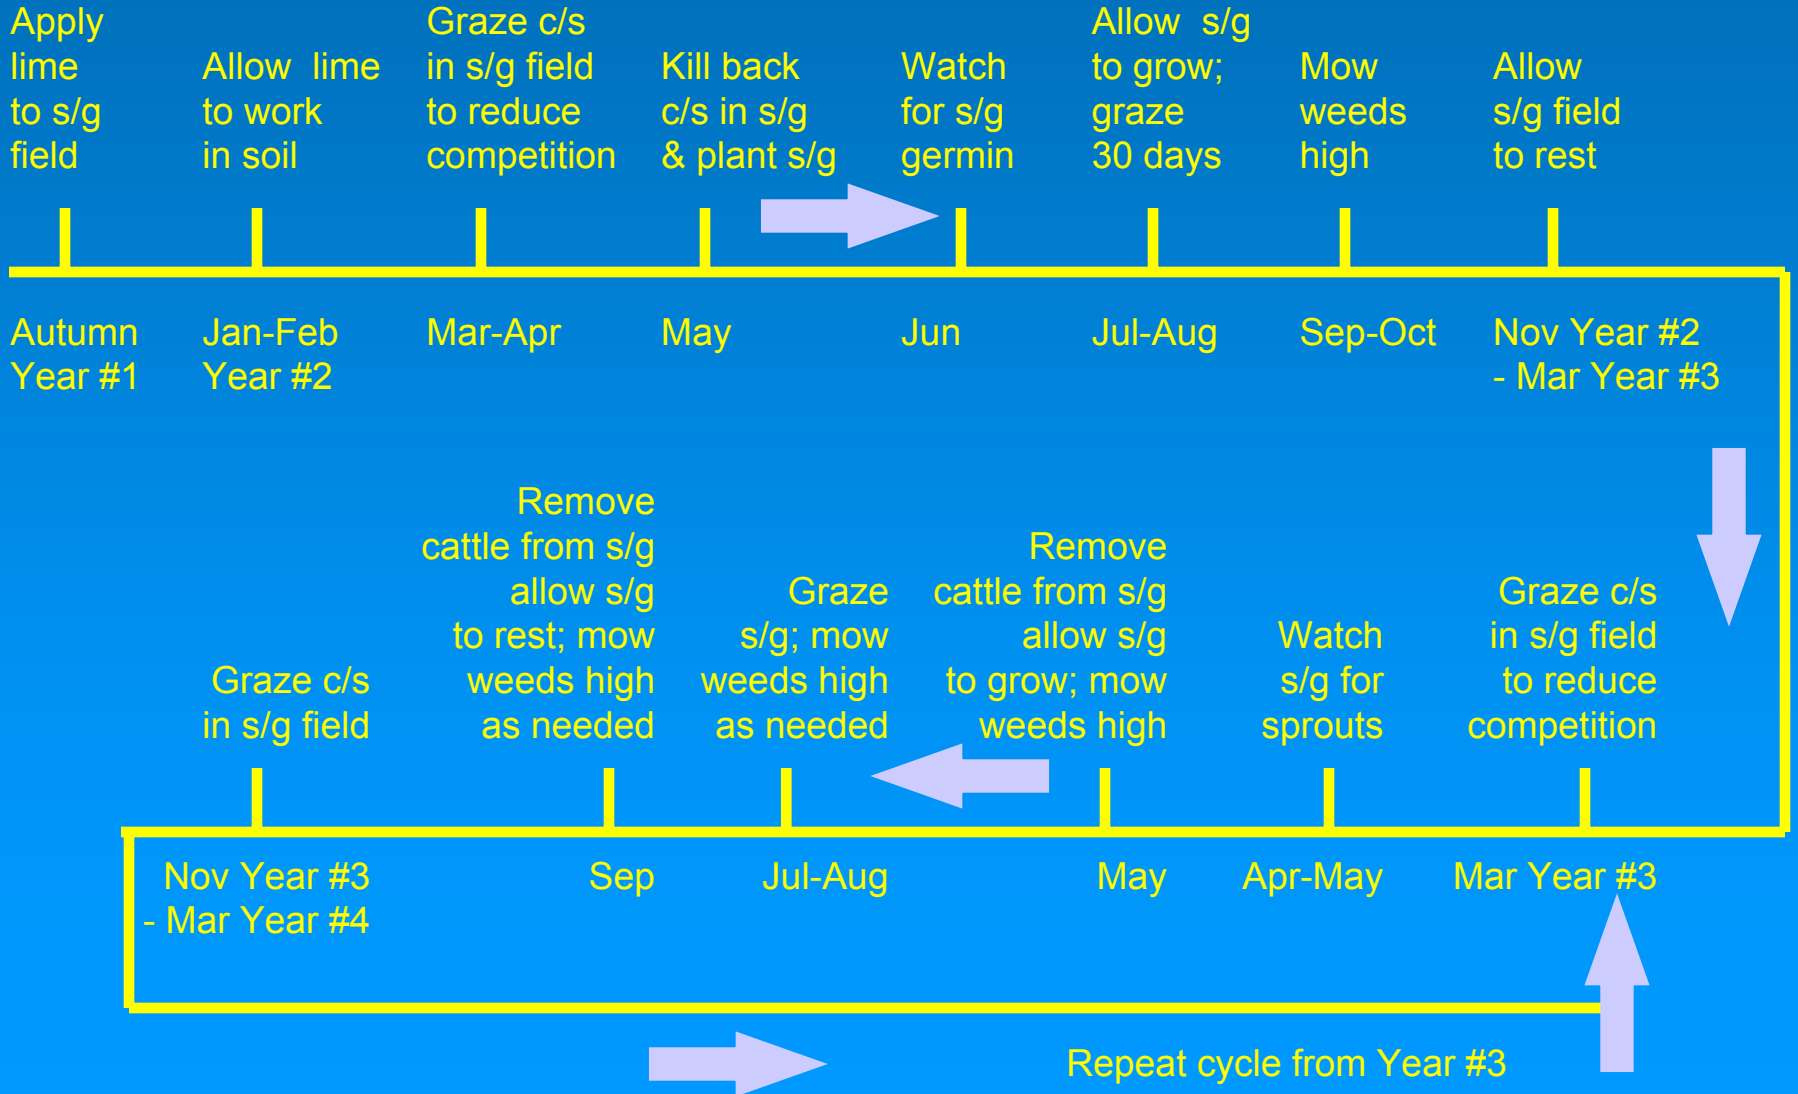

## WARM SEASON SWITCHGRASS

**Drill Rows Still Visible**

**Very Even Stubble Height**

***YEARS THREE - FOUR***

SPECTRUM  
FARM

# WARM SEASON SWITCHGRASS

Stubble from Last Summer

New Growth

Sprout Emerging

# ***YEARS FOUR - FIVE***

# WARM SEASON SWITCHGRASS TIMELINE

SPECTRUM  
FARM